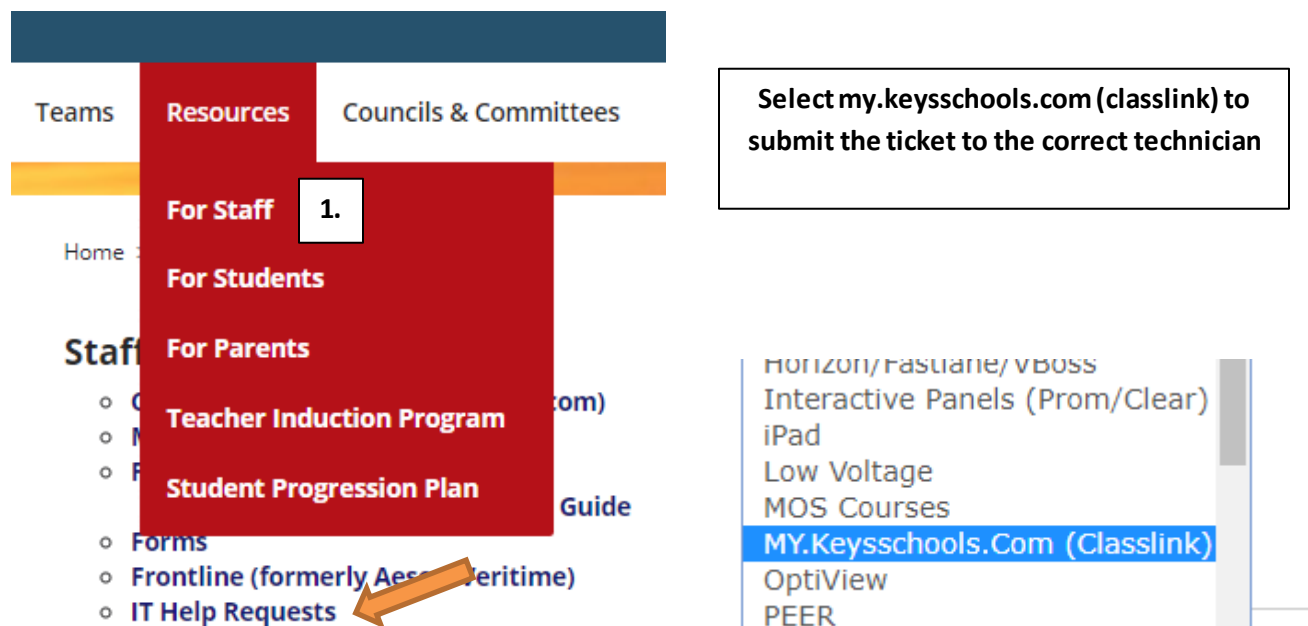

Need Assistance with Logging In?

If you or a student is receiving an error when logging in via my.keysschools.com on a district device, please submit a help ticket as shown below.