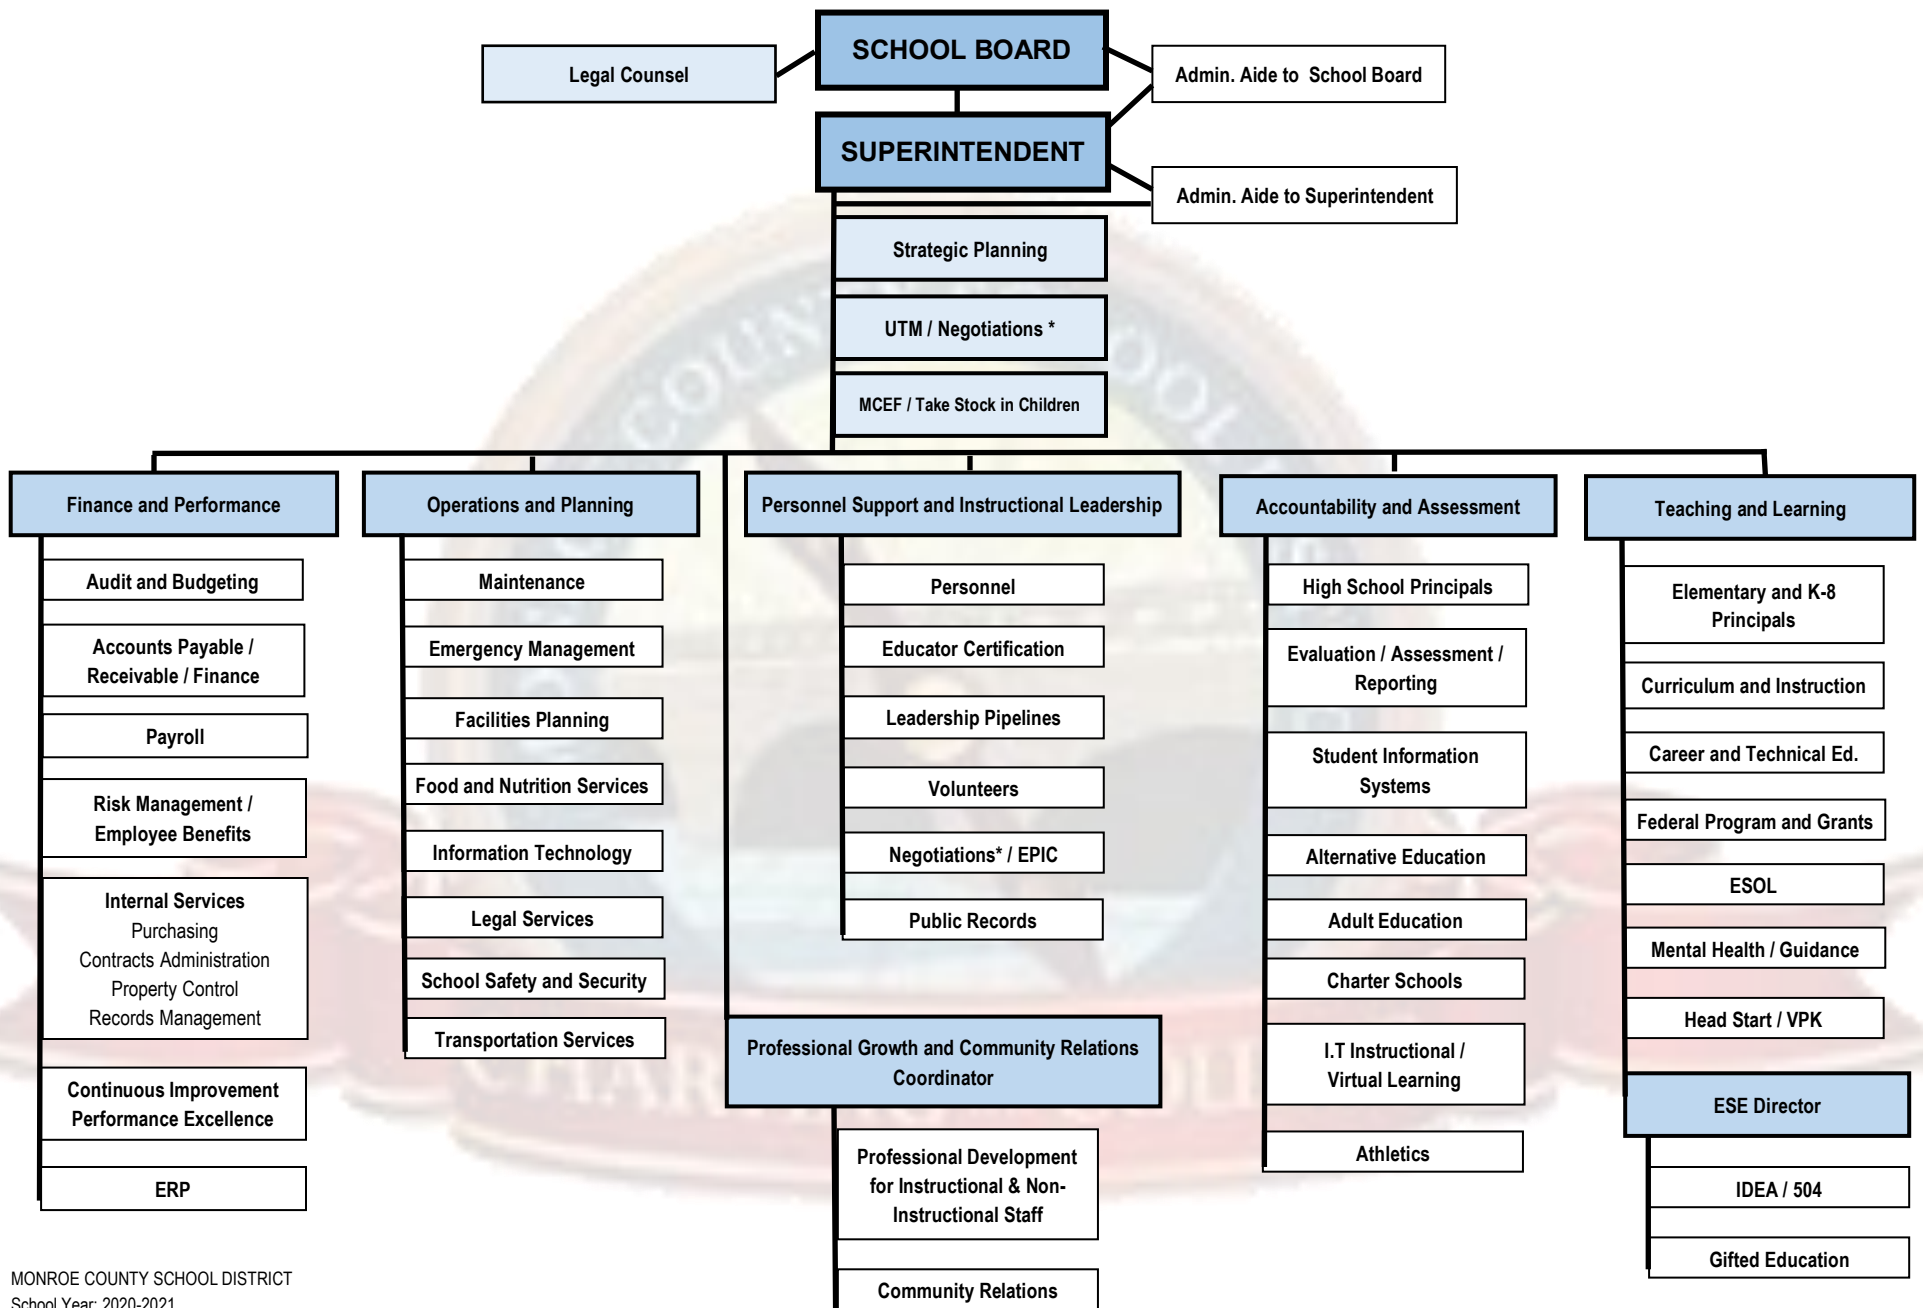

MONROE COUNTY SCHOOL DISTRICT ORGANIZATIONAL CHART

MONROE COUNTY SCHOOL DISTRICT
 School Year: 2020-2021
 Revised 12.07.2020

**Areas of shared authority / responsibility.*