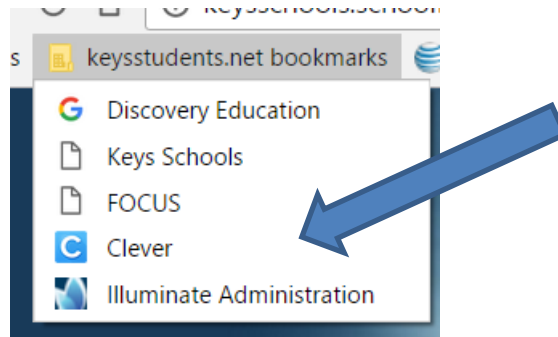

Clever Student Login Instructions

Username: first initial Lastname (district login) Password: 44 Lunch#0

On a Chromebook:

Students will log into Chrome and use the keysstudents.net bookmark folder to access Clever.