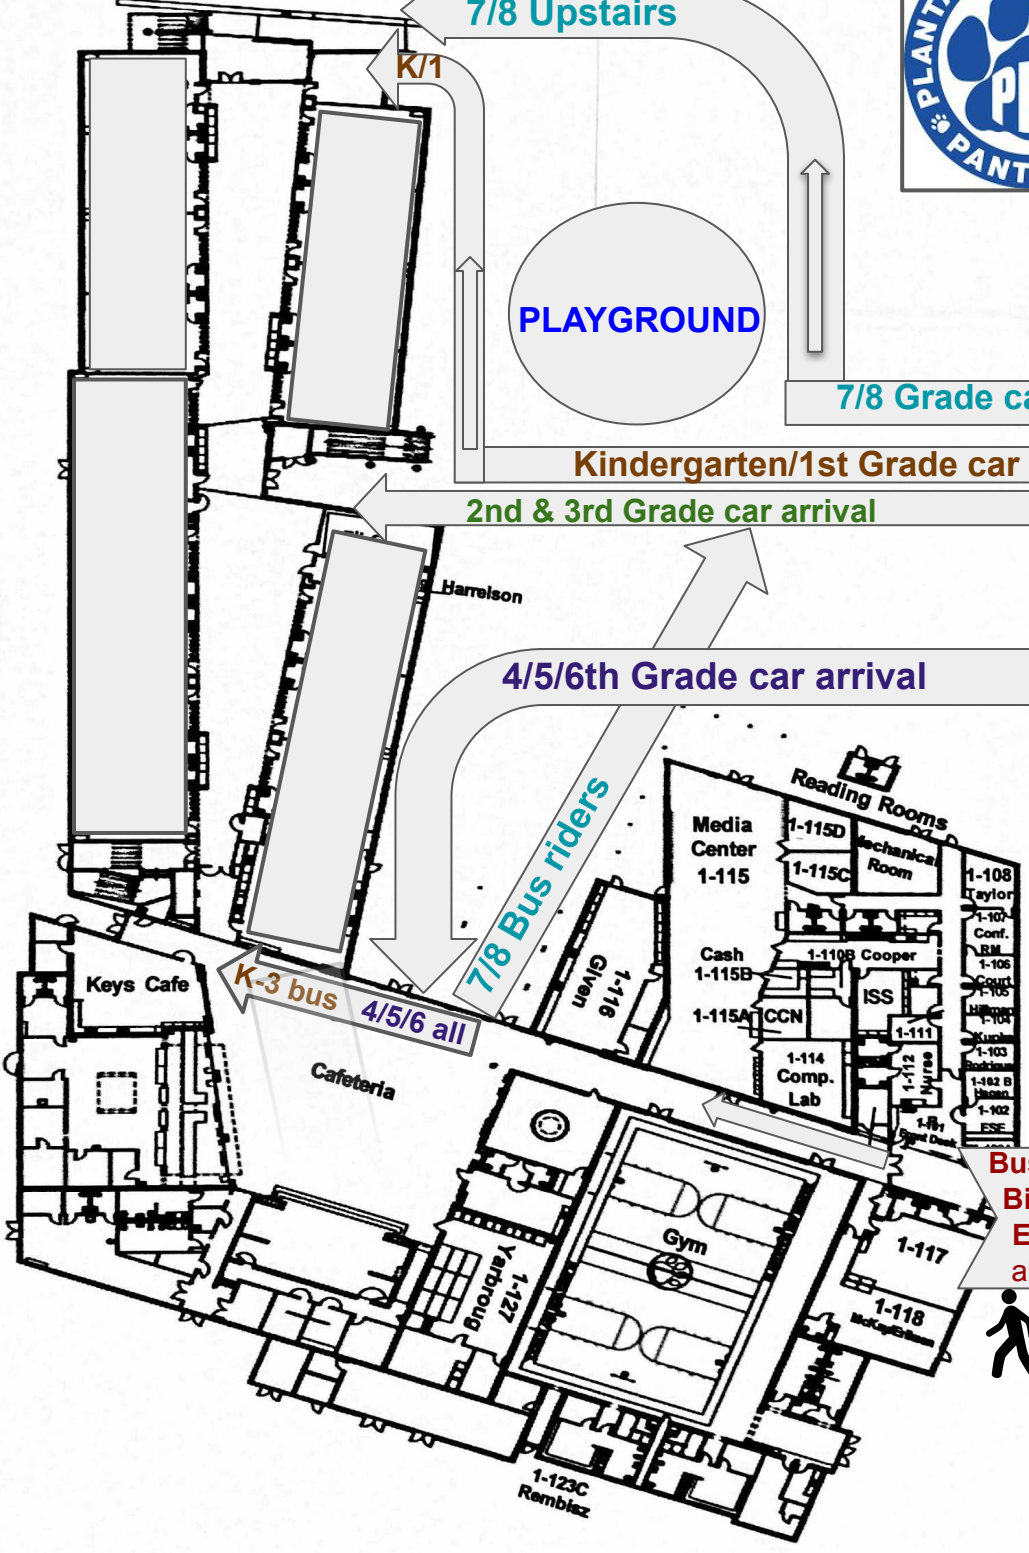

PLAYGROUND

7/8 Upstairs

7/8 Grade car arrival

Kindergarten/1st Grade car arrival

2nd & 3rd Grade car arrival

4/5/6th Grade car arrival

7/8 Bus riders

K-3 bus 4/5/6 all

Bus, Walker, Bike Rider Entrance all grades

K/1

Harrison

Keys Cafe

Cafeteria

Media Center 1-115

Cash 1-115B

1-115A

1-113

1-114

1-115

1-116

1-117

1-118

Mechanical Room

1-108 Taylor